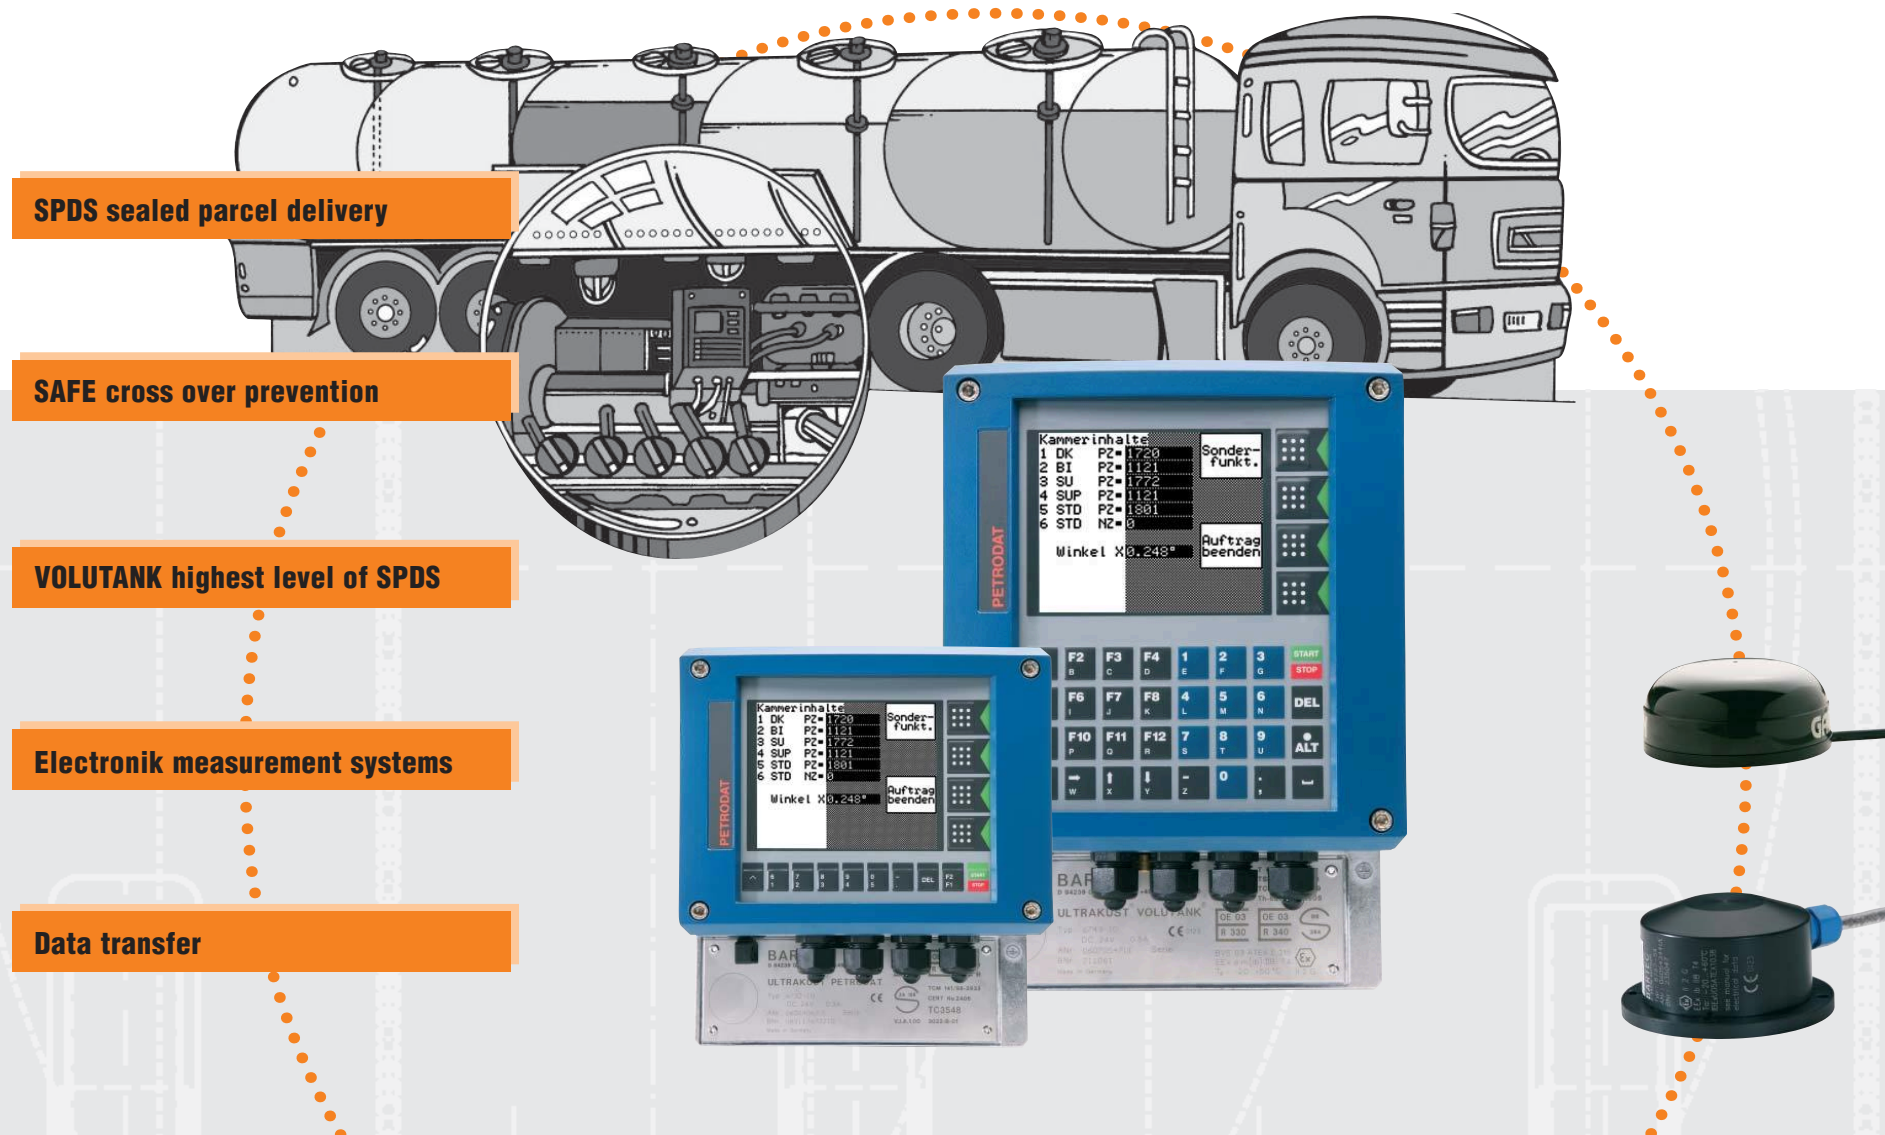

**SPDS sealed parcel delivery**

**SAFE cross over prevention**

**VOLUTANK highest level of SPDS**

**Elektronik measurement systems**

**Data transfer**

**PETRODAT 3002** Sealed Parcel Delivery convincing for years of high quality and reliability. Customized solutions fulfilling different levels of the European Norm for "sealed parcel delivery systems - working principles and interface specifications" EN 15208.

Starting with monitoring valves up to the high end SPDS solution VOLUTANK.

Here is the formula for success:

**Speed + Precision + Weight savings  
= cost savings for the vehicle operator**

**All advantages at a glance**

- Monitoring movement of valves with internal power supply for 100 hours without external power supply
- quantity monitoring with
  - time
  - movement
  - optional place
  - inclination
  - volume
- different levels of detection of emptiness according to EN 15208
- Data link
- Software to analyse the transport

**Optional**

- 1 or 2 displays
- SMS instant messaging by manipulation

**PETRODAT 3002 SEALED PARCEL DELIVERY**

the high-performance level-measuring system for mobile and stationary applications in hazardous areas of Zone 1.